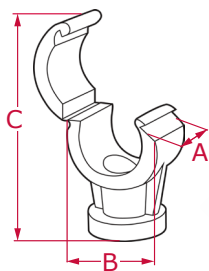

## Quick-lock Clips

A range of robust clips designed to withstand repeated opening and closing offering secure 360 degree pipe retention. This range of hinged clips provides a very secure grip when the pipe is in place and the snap tight locking top offers complete security of the pipe. The high stand-off allows for lagging and heat circulation.

## Single Quick-Lock Clips

**QS15**

15mm Single Quick-Lock Clips

**A:** 15mm **B:** 22mm  
**C:** 34mm

**QS22**

22mm Single Quick-Lock Clips

**A:** 15mm **B:** 31mm  
**C:** 47mm

**QS28**

28mm Single Quick-Lock Clips

**A:** 19mm **B:** 39mm  
**C:** 53mm

## Double Quick-Lock Clips

**QD15**

15mm Double Quick-Lock Clips

**A:** 15mm **B:** 69mm  
**C:** 55mm

**QD22**

22mm Double Quick-Lock Clips

**A:** 15mm **B:** 90mm  
**C:** 72mm