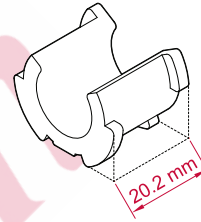

## Talon Quick-Lock Reducers

In our Talon Quick-Lock Clip we also offer Reducers. Our Reducers are designed to allow the installation of smaller pipe within a larger clip.

## Colours & sizes

Reducers

White

QR1

15 to 10mm

QR2

22 to 15mm

### QR1

**TR1** Reducer fits inside a 15mm Talon Quick-Lock Clip reducing pipe holding diameter to 10mm.