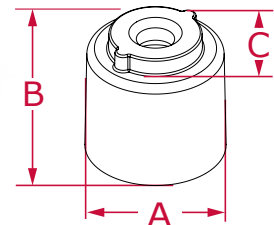

QSP3

Quick-Lock Spacer
A: 28mm **B:** 15.5mm
C: 21.1mm