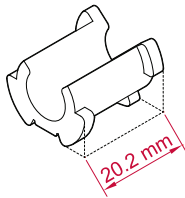

## Talon Quick-Lock Reducers

In our Talon Quick-Lock Clip we also offer Reducers. Our Reducers are designed to allow the installation of smaller pipe within a larger clip.

## Colours & sizes

Reducers

White

QR1

15 to 10mm

QR2

22 to 15mm

### QR1

**TR1** Reducer fits inside a 15mm Talon Quick-Lock Clip reducing pipe holding diameter to 10mm.