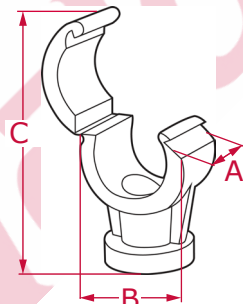

## Colours & sizes

Single Quick-Lock				Double Quick-Lock
White	Cold	Gas	Hot	White
15mm	15mm	15mm	15mm	15mm
22mm	22mm	22mm	22mm	22mm
28mm		28mm		28mm

## Single Quick-Lock Clips

**QS15**

15mm Single Quick-Lock Clips

**A:** 15mm **B:** 22mm  
**C:** 34mm

**QS22**

22mm Single Quick-Lock Clips

**A:** 15mm **B:** 31mm  
**C:** 47mm

**QS28**

28mm Single Quick-Lock Clips

**A:** 19mm **B:** 39mm  
**C:** 53mm

## Double Quick-Lock Clips

**QD15**

15mm Double Quick-Lock Clips

**A:** 15mm **B:** 69mm  
**C:** 55mm

**QD22**

22mm Double Quick-Lock Clips

**A:** 15mm **B:** 90mm  
**C:** 72mm