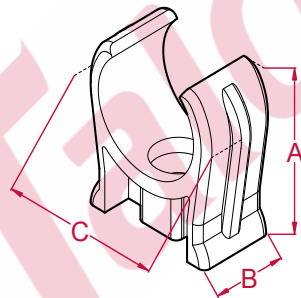

The Talon Snap-in Open Clips

Snap-in Open Clips

Provides a strong and reliable snap fit pipe fixing, installed using either No.8 or No.10 woodscrew. The Talon Hinged Clip Spacer can also be fitted to this product when necessary.

Colours & sizes

| Single | Double |
|------------|------------|
| ○ White | ○ White |
| ● 15mm | ● 15mm |
| ● 22mm | ● 22mm |
| ● 28mm | |

OPS15

15mm Single Open Clip
A: 26.2mm **A:** 27mm (with pipe) **B:** 15mm **C:** 23.5mm

OPS22

22mm Single Open Clip
A: 32.5mm **A:** 34mm (with pipe) **B:** 15mm **C:** 32mm

OPS28

28mm Single Open Clip
A: 38mm **A:** 40mm (with pipe) **B:** 16mm **C:** 40mm

OPD15

15mm Double Open Clip
A: 26.2mm **A:** 27mm (with pipe) **B:** 15mm **C:** 60.5mm