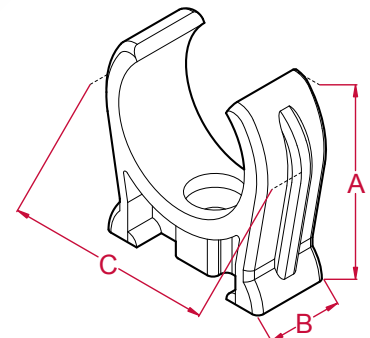

The Talon Snap-in Open Clips

Snap-in Open Clips

Provides a strong and reliable snap fit pipe fixing, installed using either No.8 or No.10 woodscrew. The Talon Hinged Clip Spacer can also be fitted to this product when necessary.

Colours & sizes

| Single | Double |
|------------|------------|
| ○ White | ○ White |
| ● 15mm | ● 15mm |
| ● 22mm | ● 22mm |
| ● 28mm | |

OPS15

15mm Single Open Clip
A: 26.2mm **A:** 27mm (with pipe) **B:** 15mm **C:** 23.5mm

OPS22

22mm Single Open Clip
A: 32.5mm **A:** 34mm (with pipe) **B:** 15mm **C:** 32mm

OPS28

28mm Single Open Clip
A: 38mm **A:** 40mm (with pipe) **B:** 16mm **C:** 40mm

OPD15

15mm Double Open Clip
A: 26.2mm **A:** 27mm (with pipe) **B:** 15mm **C:** 60.5mm

OPD22

22mm Double Open Clip
A: 32.5mm **A:** 34mm (with pipe) **B:** 15mm **C:** 76mm

TSP1

Standard Spacer
A: 13mm (wall clearance) **B:** 15mm **C:** 25mm