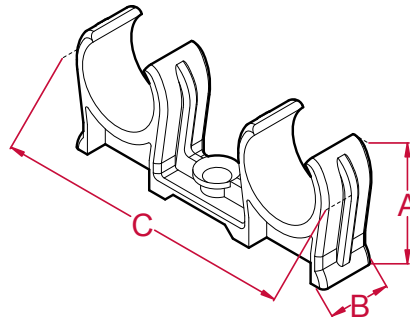

The Talon Snap-in Open Clips

Snap-in Open Clips

Provides a strong and reliable snap fit pipe fixing, installed using either No.8 or No.10 woodscrew. The Talon Hinged Clip Spacer can also be fitted to this product when necessary.

Colours & sizes

| Single | Double |
|------------|------------|
| ○ White | ○ White |
| ● 15mm | ● 15mm |
| ● 22mm | ● 22mm |
| ● 28mm | |

OPS15

15mm Single Open Clip
A: 26.2mm **A:** 27mm (with pipe) **B:** 15mm **C:** 23.5mm

OPS22

22mm Single Open Clip
A: 32.5mm **A:** 34mm (with pipe) **B:** 15mm **C:** 32mm

OPS28

28mm Single Open Clip
A: 38mm **A:** 40mm (with pipe) **B:** 16mm **C:** 40mm

OPD15

15mm Double Open Clip
A: 26.2mm **A:** 27mm (with pipe) **B:** 15mm **C:** 60.5mm

OPD22

22mm Double Open Clip
A: 32.5mm **A:** 34mm (with pipe) **B:** 15mm **C:** 76mm

TSP1

Standard Spacer
A: 13mm (wall clearance) **B:** 15mm **C:** 25mm