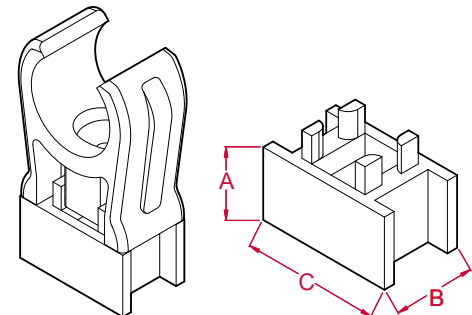

The Talon Snap-in Open Clips

Snap-in Open Clips

Provides a strong and reliable snap fit pipe fixing, installed using either No.8 or No.10 woodscrew. The Talon Hinged Clip Spacer can also be fitted to this product when necessary.

Colours & sizes

| Single | Double |
|------------|------------|
| ○ White | ○ White |
| ● 15mm | ● 15mm |
| ● 22mm | ● 22mm |
| ● 28mm | |

OPS15

15mm Single Open Clip
A: 26.2mm **A:** 27mm (with pipe) **B:** 15mm **C:** 23.5mm

OPS22

22mm Single Open Clip
A: 32.5mm **A:** 34mm (with pipe) **B:** 15mm **C:** 32mm

OPS28

28mm Single Open Clip
A: 38mm **A:** 40mm (with pipe) **B:** 16mm **C:** 40mm

OPD15

15mm Double Open Clip
A: 26.2mm **A:** 27mm (with pipe) **B:** 15mm **C:** 60.5mm

OPD22

22mm Double Open Clip
A: 32.5mm **A:** 34mm (with pipe) **B:** 15mm **C:** 76mm

TSP1

Standard Spacer
A: 13mm (wall clearance) **B:** 15mm **C:** 25mm