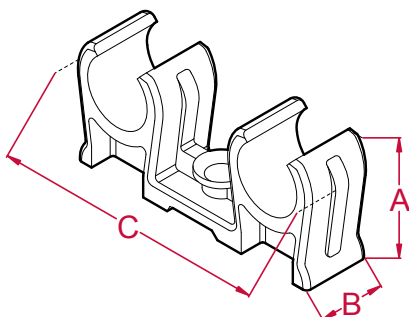

The Talon Snap-in Open Clips

Snap-in Open Clips

Provides a strong and reliable snap fit pipe fixing, installed using either No.8 or No.10 woodscrew. The Talon Hinged Clip Spacer can also be fitted to this product when necessary.

Colours & sizes

| Single | Double |
|------------|------------|
| ○ White | ○ White |
| ● 15mm | ● 15mm |
| ● 22mm | ● 22mm |
| ● 28mm | |

OPS15

15mm Single Open Clip
A: 26.2mm **A:** 27mm (with pipe) **B:** 15mm **C:** 23.5mm

OPS22

22mm Single Open Clip
A: 32.5mm **A:** 34mm (with pipe) **B:** 15mm **C:** 32mm

OPS28

28mm Single Open Clip
A: 38mm **A:** 40mm (with pipe) **B:** 16mm **C:** 40mm

OPD15

15mm Double Open Clip
A: 26.2mm **A:** 27mm (with pipe) **B:** 15mm **C:** 60.5mm

OPD22

22mm Double Open Clip
A: 32.5mm **A:** 34mm (with pipe) **B:** 15mm **C:** 76mm

TSP1

Standard Spacer
A: 13mm (wall clearance) **B:** 15mm **C:** 25mm