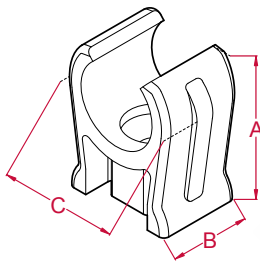

The Talon Snap-in Open Clips

Snap-in Open Clips

Provides a strong and reliable snap fit pipe fixing, installed using either No.8 or No.10 woodscrew. The Talon Hinged Clip Spacer can also be fitted to this product when necessary.

Colours & sizes

| Single | Double |
|------------|------------|
| ○ White | ○ White |
| ● 15mm | ● 15mm |
| ● 22mm | ● 22mm |
| ● 28mm | |

OPS15

15mm Single Open Clip
A: 26.2mm **A:** 27mm (with pipe) **B:** 15mm **C:** 23.5mm

OPS22

22mm Single Open Clip
A: 32.5mm **A:** 34mm (with pipe) **B:** 15mm **C:** 32mm

OPS28

28mm Single Open Clip
A: 38mm **A:** 40mm (with pipe) **B:** 16mm **C:** 40mm

OPD15

15mm Double Open Clip
A: 26.2mm **A:** 27mm (with pipe) **B:** 15mm **C:** 60.5mm